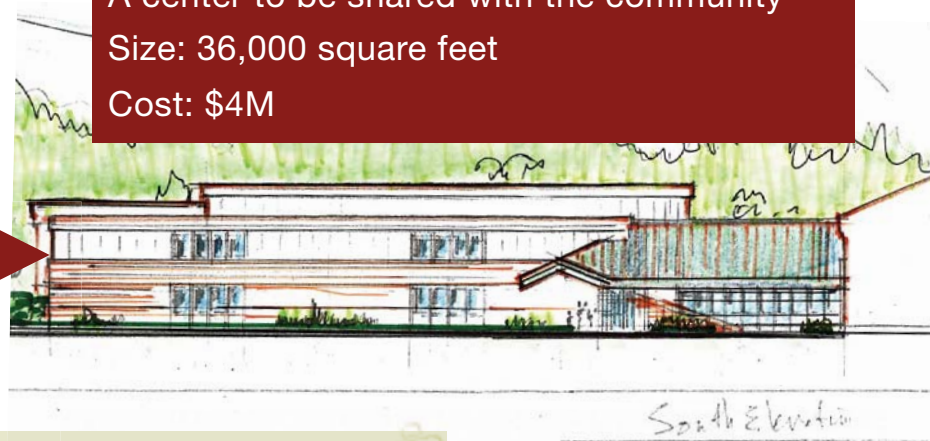

THE CENTER AT autumn ridge

THE CENTER AT autumn ridge

Questions and ideas?

center@autumnridgechurch.org

BUILDING TO SHARE

A center for education that allows expansion of ministry to kids

A center for gathering, community service, social events and worship

A center with gymnasium and playground space for sports and recreation

A center for student ministry events

A center with capacity for regional conferences hosted at Autumn Ridge

A center to be shared with the community

Size: 36,000 square feet

Cost: \$4M

AUTUMN RIDGE CHURCH

3611 Salem Road SW, Rochester, MN 507-288-8880 autumnridgechurch.org

Serving our guests means *building to share*. This has been an Autumn Ridge tradition for more than 150 years.

THE CENTER AT autumn ridge

because today's guests are tomorrow's disciples

- expanded education spaces
- flexible gathering spaces
- gymnasium and playground

building implementation committee

CURRENT BUILDING