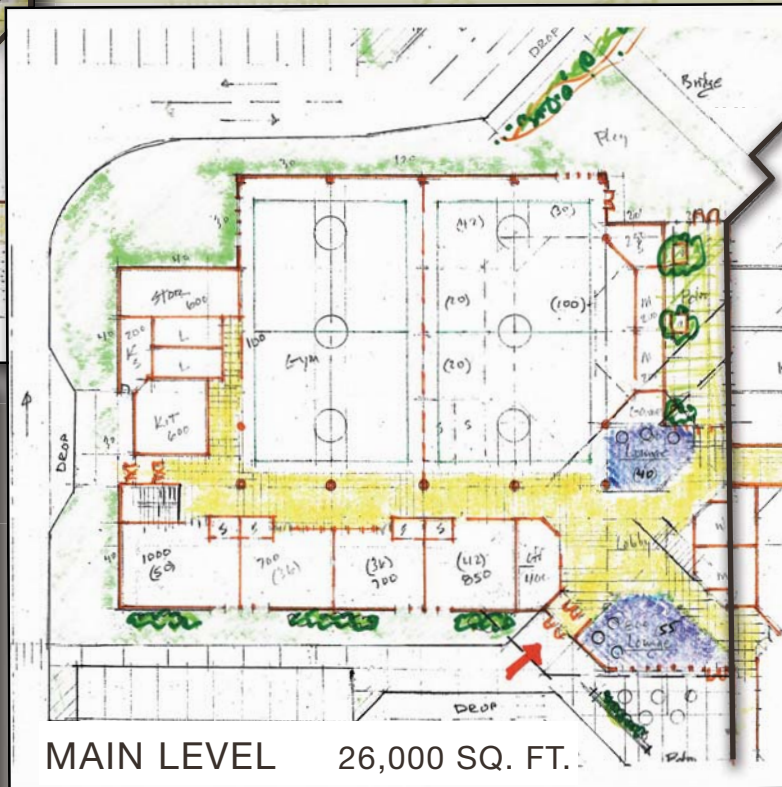

A center with gymnasium and playground space for sports and recreation

A center for student ministry events

A center with capacity for regional conferences hosted at Autumn Ridge

A center to be shared with the community

Size: 36,000 square feet

Cost: \$4M

AUTUMN RIDGE CHURCH

3611 Salem Road SW, Rochester, MN 507-288-8880 autumnridgechurch.org

Serving our guests means *building to share*. This has been an Autumn Ridge tradition for more than 150 years.

THE CENTER AT autumn ridge

because today's guests are tomorrow's disciples

- expanded education spaces
- flexible gathering spaces
- gymnasium and playground

building implementation committee

CURRENT BUILDING

THE CENTER AT autumn ridge

Serving people. Creatively. This is a distinctive tradition at Autumn Ridge. The 60-acre Salem Road campus was designed with a master plan allowing expansion and improved service to all.